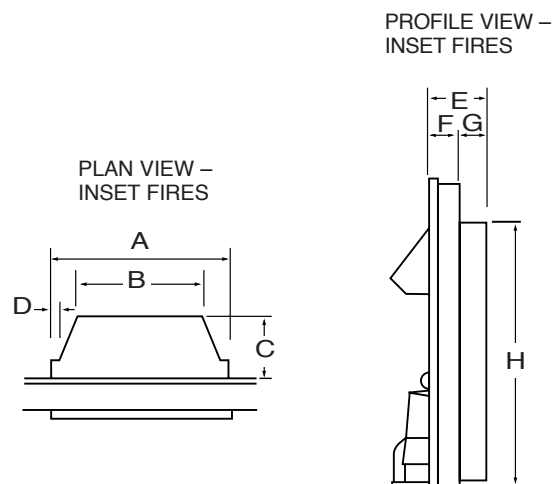

Detailed dimensions – Optiflame® electric inset fires#

	A	B	C	D	E	F	G	H
Adagio	410	340	115	16	155	40	115	540
Ashington	410	340	115	16	140	85	55	540
Aspen	410	340	115	16	130	75	55	540
Avola	410	340	115	16	125	70	55	540
Chalbury	410	340	115	16	140	85	55	540
Danesbury	410	340	115	16	127	72	55	540
Elda	410	340	110	16	122	72	50	540
Horton	410	340	115	16	135	80	55	540
Longbourn	395	340	60	16	120	120	-	540
Michigan	410	340	110	16	131	76	55	540
Wynford	410	340	110	16	120	70	50	540
X1 / Exbury†	390	338	70	26	83	83	-	544

All dimensions are shown in millimetres.
Please allow +/- 5mm tolerance.

† Exbury dimensions subject to confirmation.