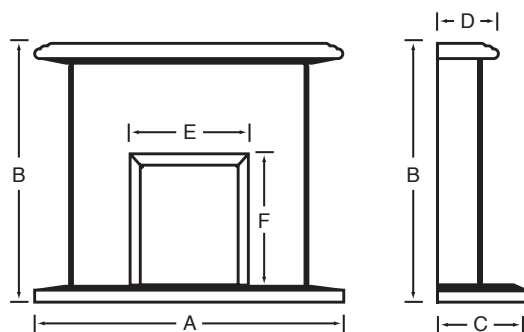

Surrounds

Surrounds	Model No.	Finish of Surround	Finish of Back Panel	A	B	C	D	E	F	Weight of Surround
Holwell	GDS1A	Maple effect	Black back panel & hearth	1200	1120	402	278	432	559	43kg
Ashmore	GDS1	Mahogany effect	Cream back panel & hearth	1200	1120	402	278	432	559	43kg
Rockbourne	GDS3	Natural stone effect	Natural stone effect panel & hearth	1200	1080	350	253	432	559	48kg

All dimensions in mm